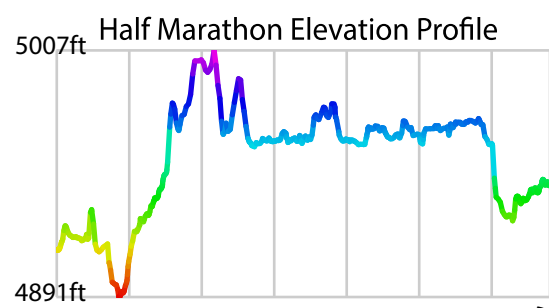

Aid Stations	Full	Half
Gardens	2.0	
Cottonwood Glen	5.6	
Taft Hill	8.9	
Pleasant Hill	11.3	
Fossil Creek	13.4	
Vantage View	16.5	3.4
Boyd Lake North	18.5	5.4
Boyd Lake South	21.2	8.1
Wooden Mountain	23.3	10.2