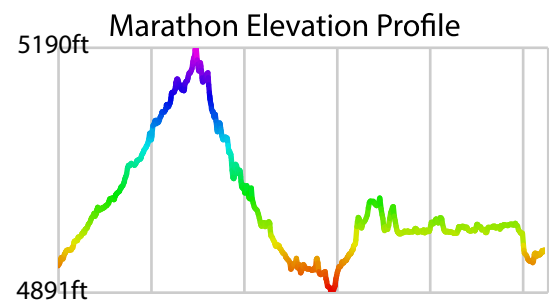

Aid Stations	Full	Half
Gardens	2.0	
Cottonwood Glen	5.6	
Taft Hill	8.9	
Pleasant Hill	11.3	
Fossil Creek	13.4	
Vantage View	16.5	3.4
Boyd Lake North	18.5	5.4
Boyd Lake South	21.2	8.1
Wooden Mountain	23.3	10.2